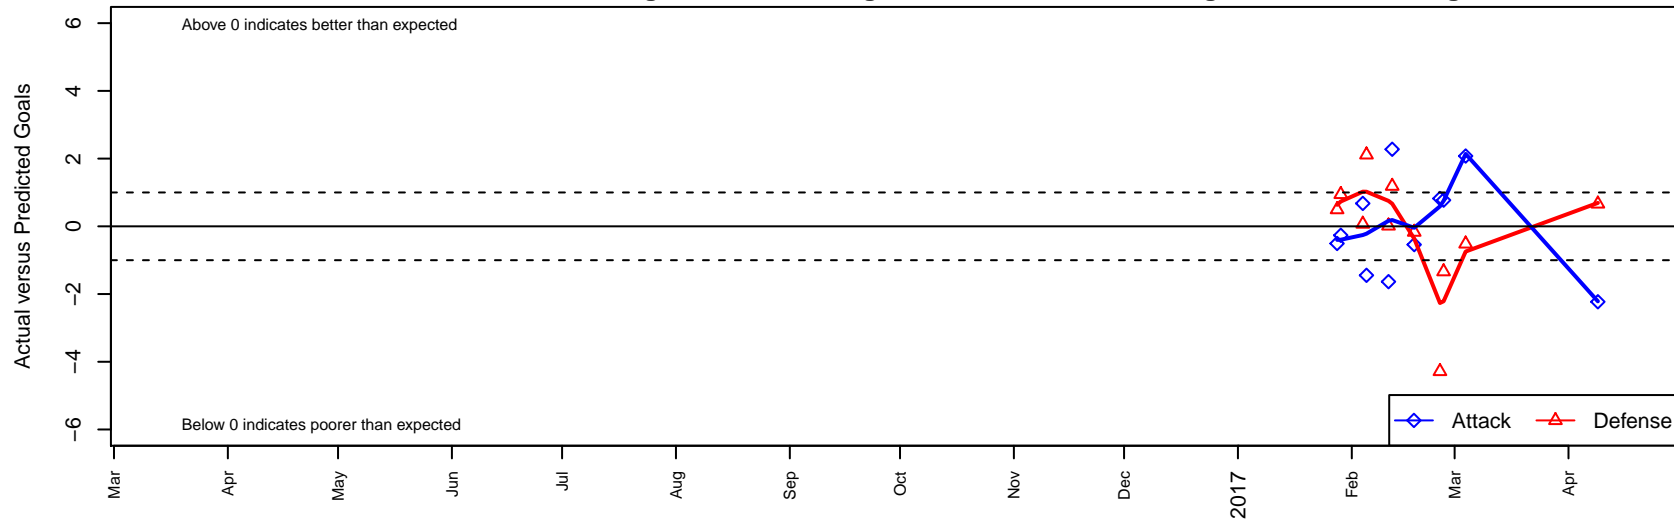

4H Bayern Munich G00

, OR
 G00 total strength=1658
 attack=37.21 defense=10.26
 spr league = Win OYS G00 Premier

alt names used:
 4-H 00G Bayern Munich FC
 4-H 00G Bayern Munich FC

Venues played:
 2016 Win OYS G00 Premier
 2016 OYS State Cup G00

4H Bayern Munich G00
 Dots are actual minus expected GF (blue circles) and GA (red triangles).
 Blue line is smoothed change in attack strength. Red is smoothed change in defense strength.

attack and defense variance (black dot)
relative to other teams
and top 10 in region

attack and defense rating
relative to others at age
and all opponents in last 13 months

attack and defense rating
relative to others at age
and all opponents in last 13 months

Performance relative to 13 month average

Performance relative to 13 month average

Distribution of opponents
 Red = Lose zone, Blue = Win zone, Green = Even
 Black line separates win/lose zones

lot. A=Neither has attack advantage, B=Opponent has both attack and defense advantage, C=Opponent has both attack and defense disadvantage, D=Both have