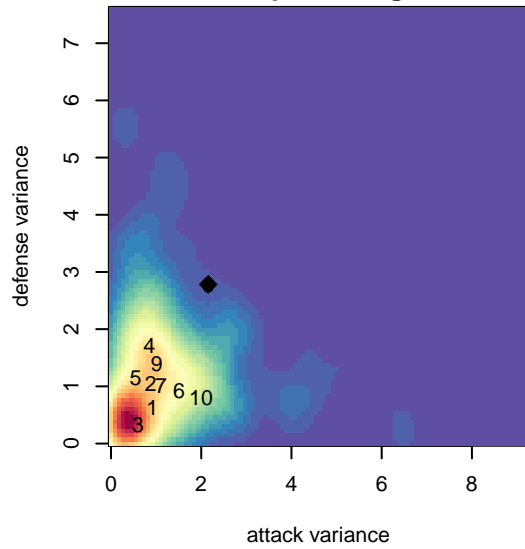

4H Bayern Munich G00

, OR
 G00 total strength=1658
 attack=37.21 defense=10.26
 spr league = Win OYS G00 Premier

alt names used:
 4-H 00G Bayern Munich FC
 4-H 00G Bayern Munich FC

Venues played:
 2016 Win OYS G00 Premier
 2016 OYS State Cup G00

4H Bayern Munich G00
 Dots are actual minus expected GF (blue circles) and GA (red triangles).
 Blue line is smoothed change in attack strength. Red is smoothed change in defense strength.

attack and defense variance (black dot)
relative to other teams
and top 10 in region

Performance relative to 13 month average

Distribution of opponents
 Red = Lose zone, Blue = Win zone, Green = Even
 Black line separates win/lose zones

lot. A=Neither has attack advantage, B=Opponent has both attack and defense advantage, C=Opponent has both attack and defense disadvantage, D=Both have