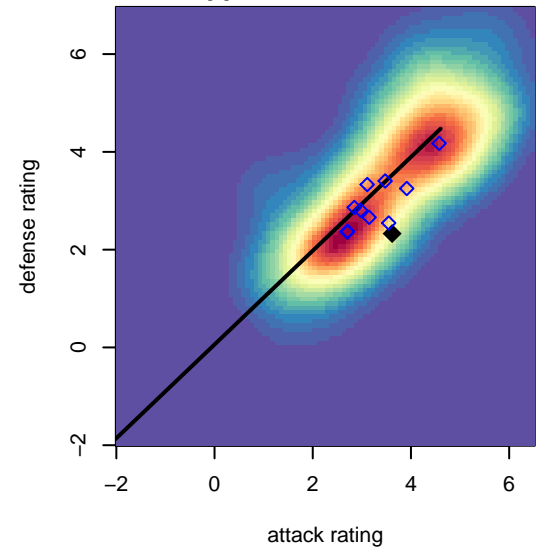

4H Bayern Munich G00
 Dots are actual minus expected GF (blue circles) and GA (red triangles).
 Blue line is smoothed change in attack strength. Red is smoothed change in defense strength.

attack and defense variance (black dot)
relative to other teams
and top 10 in region

attack and defense rating
relative to others at age
and all opponents in last 13 months

attack and defense rating
relative to others at age
and all opponents in last 13 months

Performance relative to 13 month average

Performance relative to 13 month average

Distribution of opponents
 Red = Lose zone, Blue = Win zone, Green = Even
 Black line separates win/lose zones

lot. A=Neither has attack advantage, B=Opponent has both attack and defense advantage, C=Opponent has both attack and defense disadvantage, D=Both have