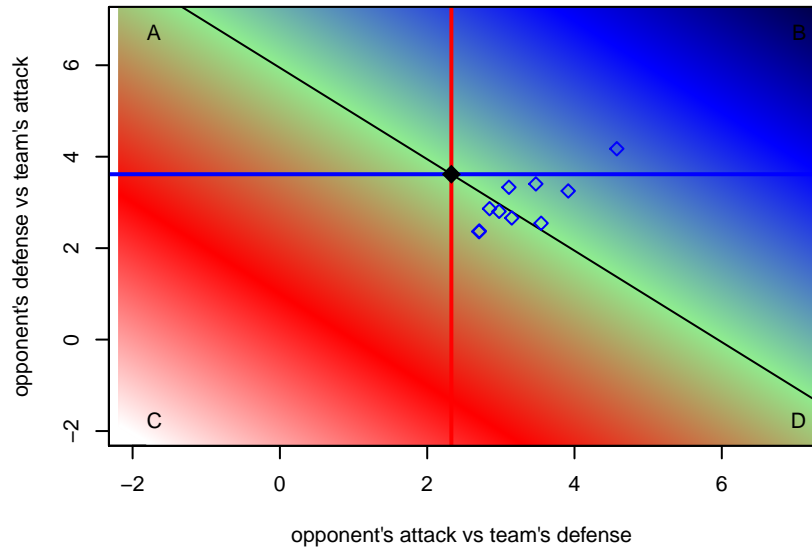

4H Bayern Munich G00
 Dots are actual minus expected GF (blue circles) and GA (red triangles).
 Blue line is smoothed change in attack strength. Red is smoothed change in defense strength.

attack and defense variance (black dot)
relative to other teams
and top 10 in region

attack and defense rating
relative to others at age
and all opponents in last 13 months

attack and defense rating
relative to others at age
and all opponents in last 13 months

Performance relative to 13 month average

Performance relative to 13 month average

Distribution of opponents
 Red = Lose zone, Blue = Win zone, Green = Even
 Black line separates win/lose zones

lot. A=Neither has attack advantage, B=Opponent has both attack and defense advantage, C=Opponent has both attack and defense disadvantage, D=Both have