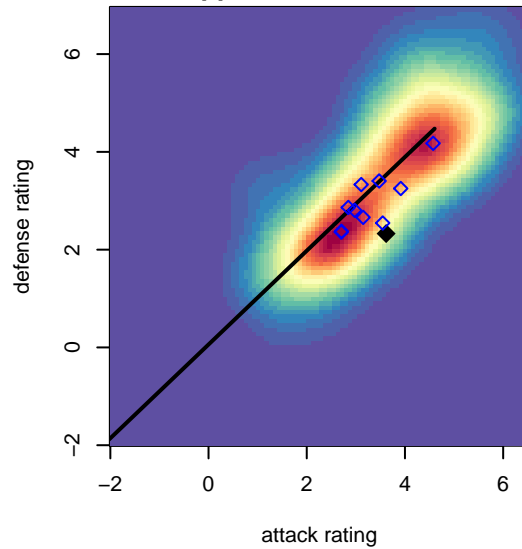

attack and defense rating
relative to others at age
and all opponents in last 13 months